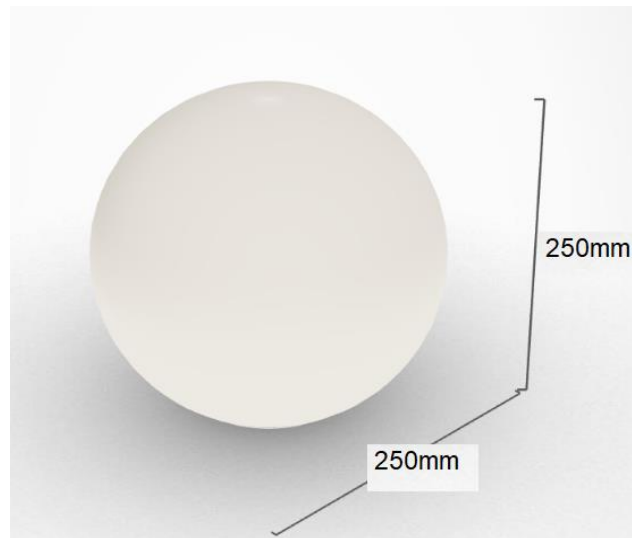

# Flushed Opal Light

Specification Sheet	
Name of Lamp:	Flushed Opal Light
Model No:	BRW210808
Material:	Steel / Acrylic
Dimemnsion:	Diameter 100mm X 100mm
Dimemnsion:	Diameter 250mm X 250mm
Colour:	Frosted White
Bulb:	LED G4 / E27 A60 Frosted 3000K
Watts:	4 Watts
Voltage:	220V -240V
All Right Reserved by Brilliance Lighting P.L. (Singapore)	