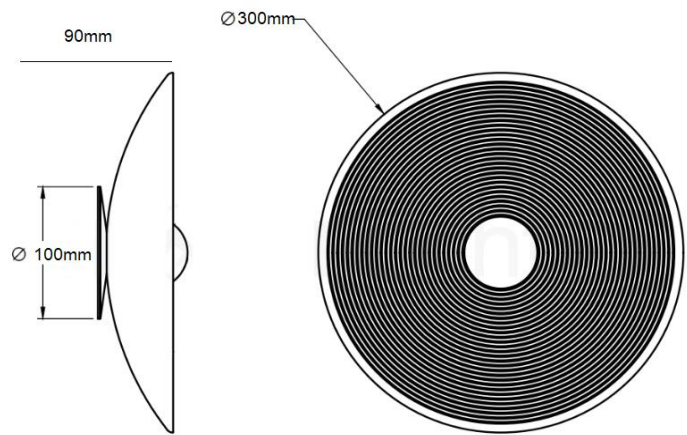

Kinoita

Specification Sheet	
Name of Lamp:	Kinoita
Model No:	BRW201603
Material:	Wood
Dimension:	300mm X 90mm D
Colour:	Oak
Bulb:	LED G4
Watts:	3 Watts 3000K
Voltage:	220V -240V
All Right Reserved by Brilliance Lighting P.L. (Singapore)	