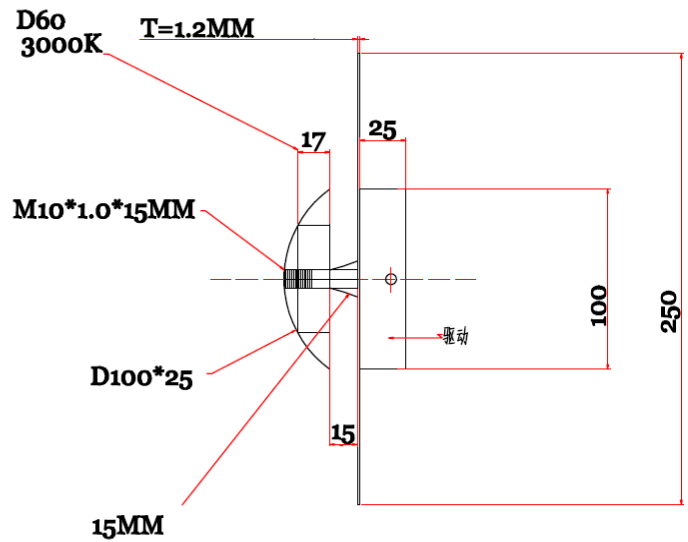

# Netto Wall lamp

Specification Sheet	
Name of Lamp:	Netto Wall lamp
Model No:	BRW201602
Material:	Steel
Dimemnsion:	250mm X 90mm
Colour:	Matt Black & Plated Brass
Bulb:	LED 3000K
Watts:	6 Watts
Voltage:	220V -240V
All Right Reserved by Brilliance Lighting P.L. (Singapore)	