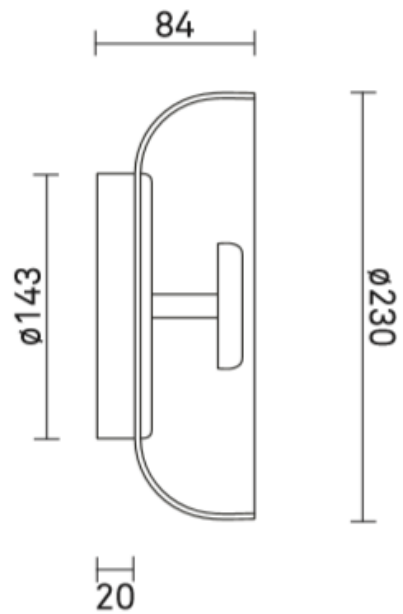

JC Wall lamp

| Specification Sheet | |
|--|-----------------------|
| Name of Lamp: | JC Wall lamp |
| Model No: | BRW201601 |
| Material: | Glass / Steel |
| Dimemension: | Diameter 230mm X 90mm |
| Colour: | Clear / Gold |
| Shade Colour: | Clear |
| Bulb: | LED 3000K |
| Watts: | 6 Watts |
| Voltage: | 220V -240V |
| All Right Reserved by Brilliance Lighting P.L. (Singapore) | |