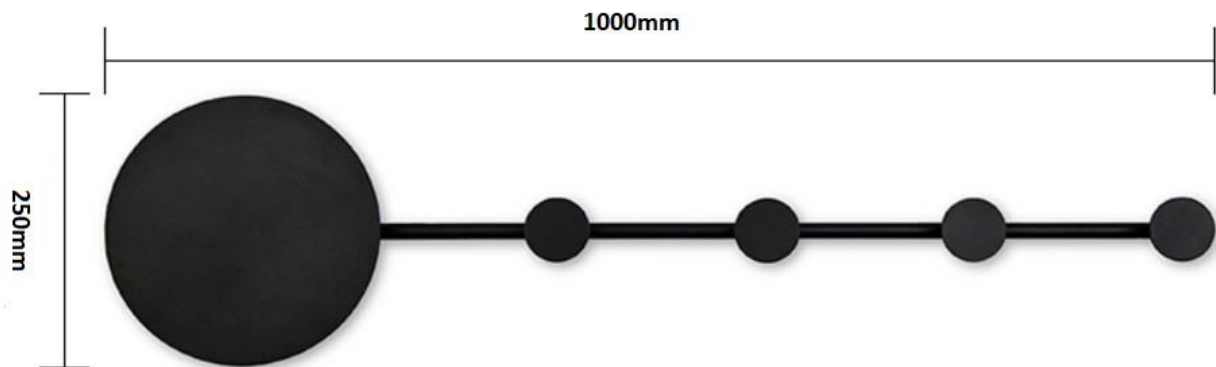

Circular Dots Wall Hanger

Specification Sheet	
Name of Lamp:	Circular Dots Wall Hanger
Model No:	BRW191668
Material:	Steel
Dimension:	Diameter 250mm X 1000mm
Colour:	Matt Black
Bulb:	LED
Watts:	5 Watts 3000K
Voltage:	220V -240V
All Right Reserved by Brilliance Lighting P.L. (Singapore)	