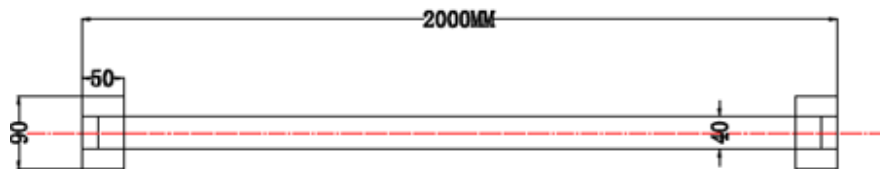

Muranno Block Wall

Specification Sheet	
Name of Lamp:	Muranno Block Wall
Model No:	BRW191666
Material:	Aluminum/ Steel / PVC
Dimemnsion:	1500mmX150mm
Dimemnsion:	2000mmX150mm
Colour:	Matt Black / White
Bulb:	LED 3000K
Watts:	28 Watts
Voltage:	220V -240V
All Right Reserved by Brilliance Lighting (Singapore)	