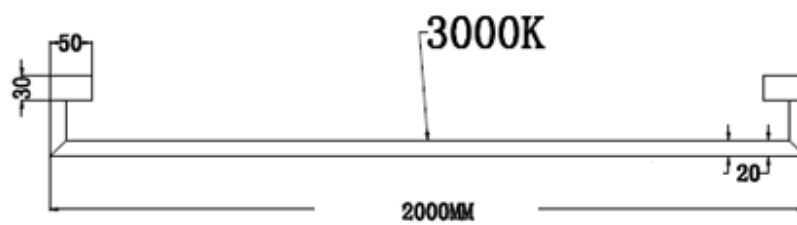

Muranno Block Wall

Specification Sheet	
Name of Lamp:	Muranno Block Wall
Model No:	BRW191666
Material:	Aluminum/ Steel / PVC
Dimemnsion:	1500mmX150mm
Dimemnsion:	2000mmX150mm
Colour:	Matt Black / White
Bulb:	LED 3000K
Watts:	28 Watts
Voltage:	220V -240V
All Right Reserved by Brilliance Lighting (Singapore)	