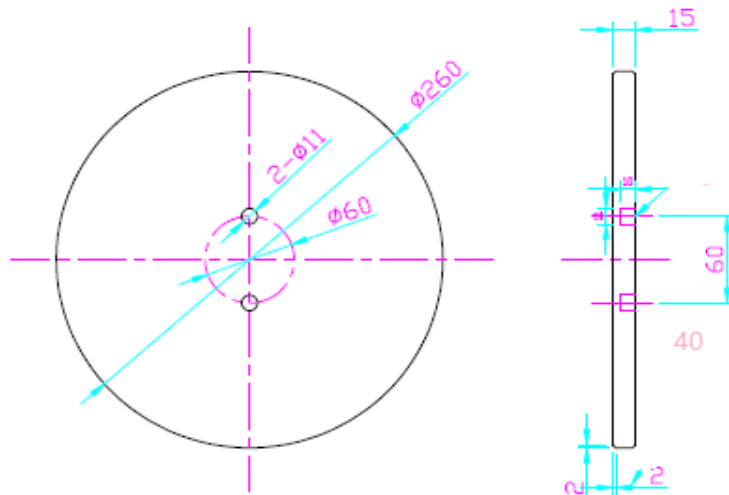

BRW191661 Terrazzo Wall Lamp

| Specification Sheet | |
|---|------------------------------|
| Name of Lamp: | BRW191661 Terrazzo Wall Lamp |
| Model No: | BRW191661 |
| Material: | Terrazzo, Leftover Stone |
| Dimension: | Dia 260mm X 55mm |
| Colour: | Black |
| Colour: | White |
| Bulb: | LED E27 3000K |
| Watts: | 18 Watts |
| Voltage: | 220V -240V |
| All Right Reserved by Brilliance Lighting Pte. Ltd. (Singapore) | |