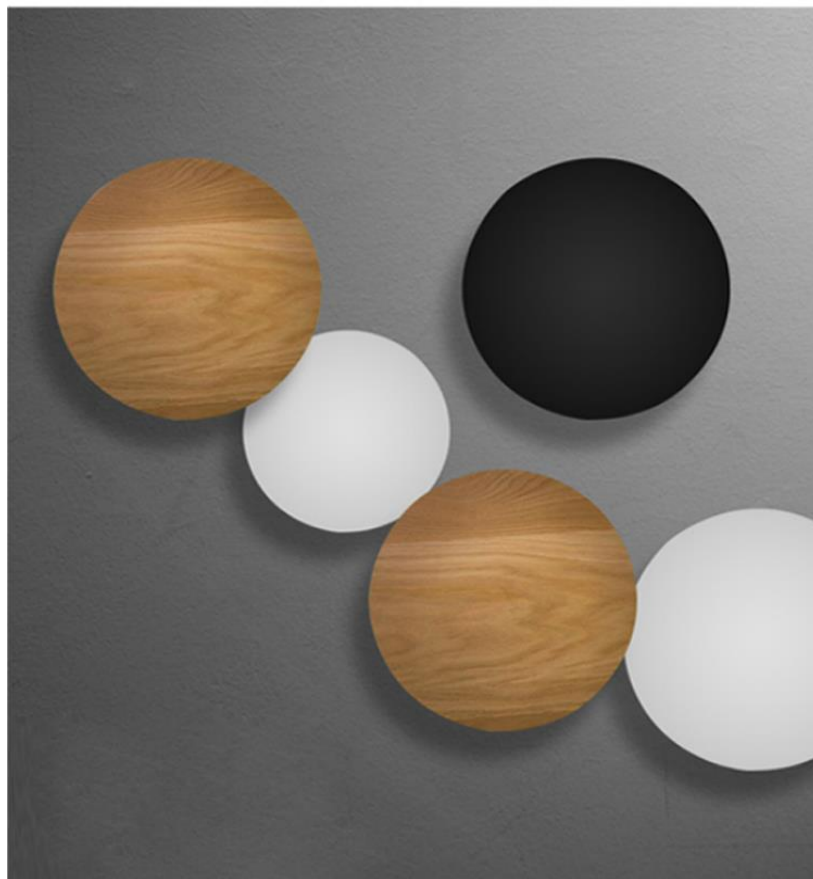

Flat Round Wall Lamp

Specification Sheet	
Name of Lamp:	Flat Round Wall Lamp
Model No:	BRW191660
Material:	Steel
Dimension:	Dia:200mm/ 250mm /300mm
Colour:	Matt Black /Matt White
Colour:	Brass / Rose gold
Bulb:	LED
Watts:	LED 4 Watts 3000K
Voltage:	220V -240V
All Right Reserved by Brilliance Lighting P.L. (Singapore)	