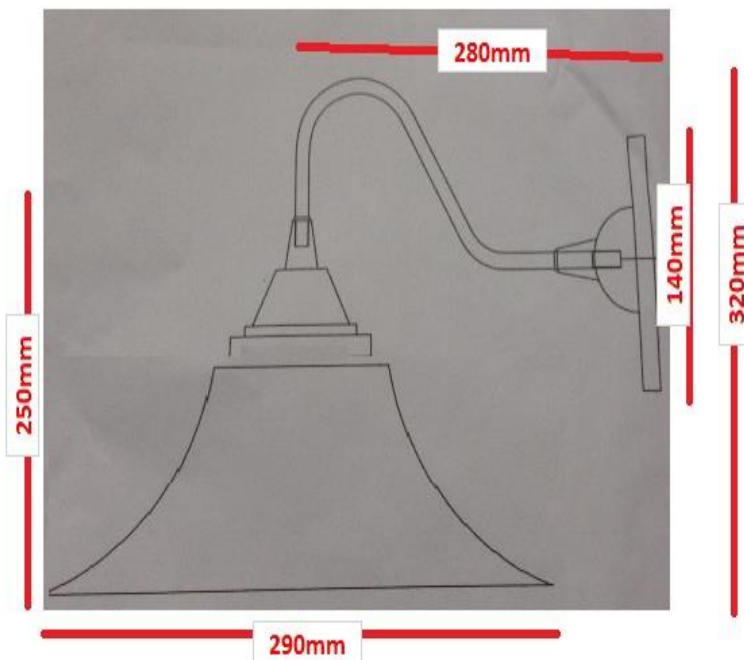

Rustic Hat Wall Lamp

Specification Sheet	
Name of Lamp:	Rustic Hat Wall Lamp
Model No:	BRW191647
Material:	Steel
Dimension:	Diameter 290mm X320mm
Colour:	Matt Black
Colour:	Rustic Brown
Bulb:	LED
Watts:	4 Watts 3000K
Voltage:	220V -240V
All Right Reserved by Brilliance Lighting P.L. (Singapore)	