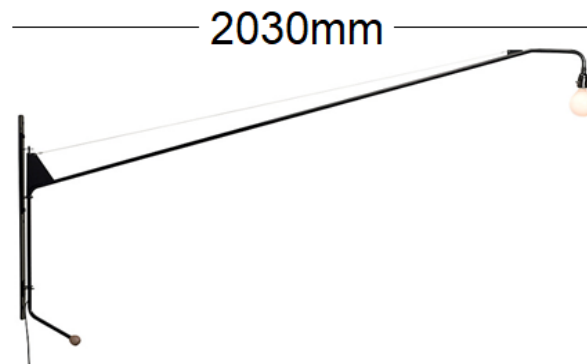

Raw Linear Wall

Specification Sheet	
Name of Lamp:	Raw Linear Wall
Model No:	BRW191629
Material:	Steel
Dimemnsion:	2030mm X 750mm
Colour:	Matt Black
Bulb:	LED E27
Watts:	6 Watts 3000K
Voltage:	220V -240V
All Right Reserved by Brilliance Lighting P.L. (Singapore)	