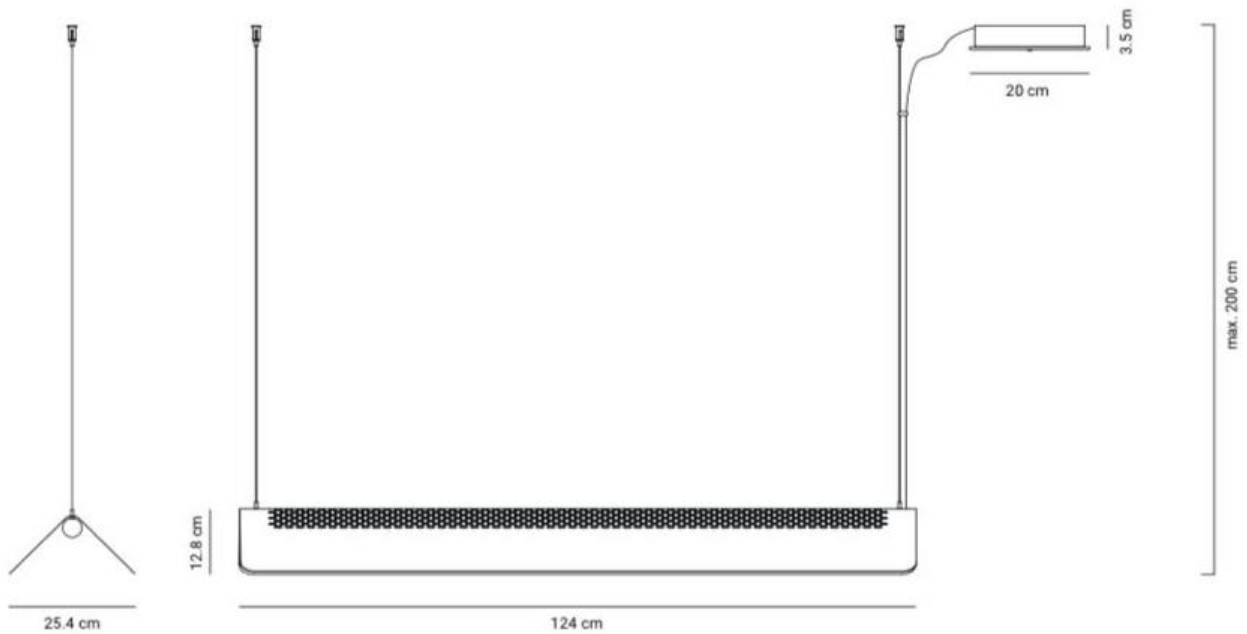

Tri-Bye Linear

Specification Sheet	
Name of Lamp:	Tri-Bye Linear
Model No:	BRL200122
Material:	Steel / Velvet
Dimemnsion:	1250mm X 250mm X H130mm
Colour:	Black
Colour:	White
Colour:	Grey
Bulb:	LED
Watts:	20W 3000K/ 4000K / 6000K
Voltage:	220V -240V
All Right Reserved by Brilliance Lighting P.L. (Singapore)	