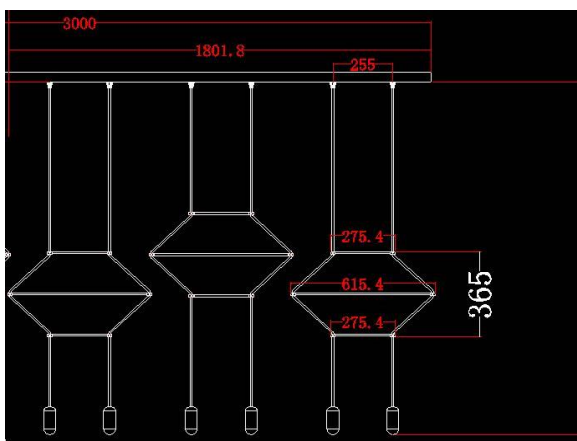

# Eraser Lamp

Specification Sheet	
Name of Lamp:	Eraser Lamp
Model No:	BRL200113
Material:	Steel / Acrylic
Dimemnsion:	Diameter 350mm X 1000mm
Colour:	Matt Black
Bulb:	LED G9
Watts:	4 watts
Voltage:	220V -240V
All Right Reserved by Brilliance Lighting P.L. (Singapore)	