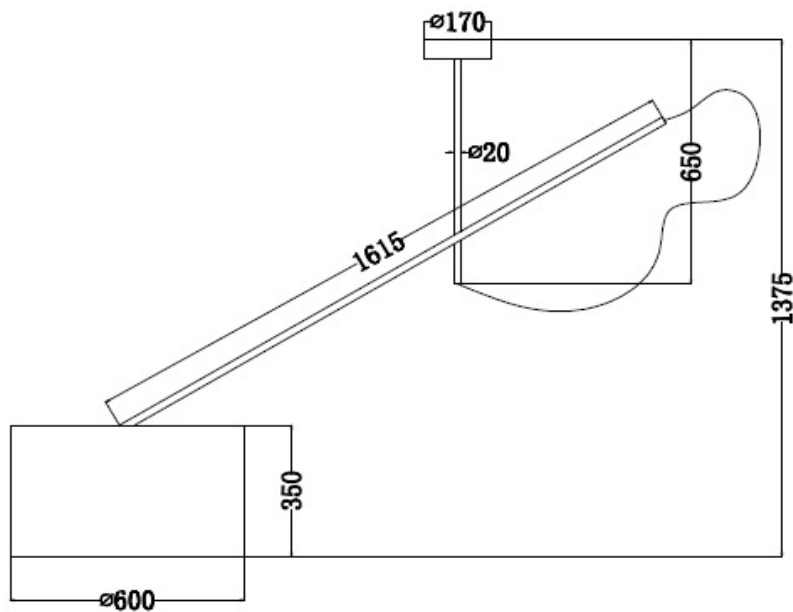

Hanging Fabric Shade

Specification Sheet	
Name of Lamp:	Hanging Fabric Shade
Model No:	BRL200110
Material:	Steel / PVC
Dimension:	Diameter 600mm X 1375mm
Colour:	Matt Black / White Shade
Inner Colour:	White
Bulb:	E27 3000K Warm white
Watts:	13 watts
Voltage:	220V -240V
All Right Reserved by Brilliance Lighting (Singapore)	