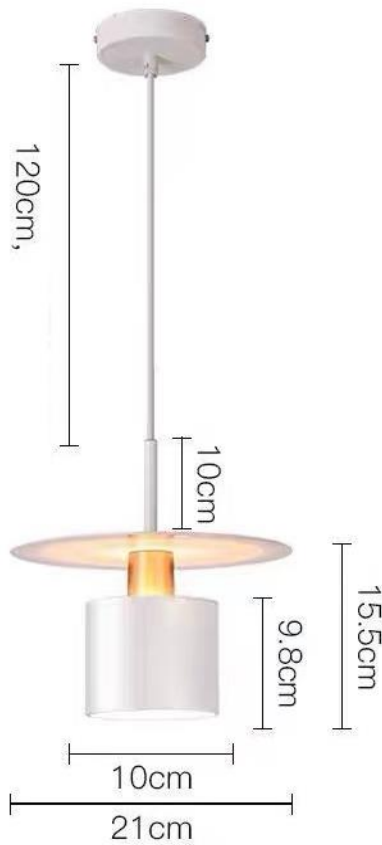

Tea Lamp

Specification Sheet	
Name of Lamp:	Tea Lamp
Model No:	BRL200098
Material:	Steel
Dimension:	Diameter Dia 210mm X 260mm
Colour:	Black / Rose Gold
Colour:	White / Rose Gold
Bulb:	LED E27
Watts:	4 watts
Voltage:	220V -240V
All Right Reserved by Brilliance Lighting P.L. (Singapore)	