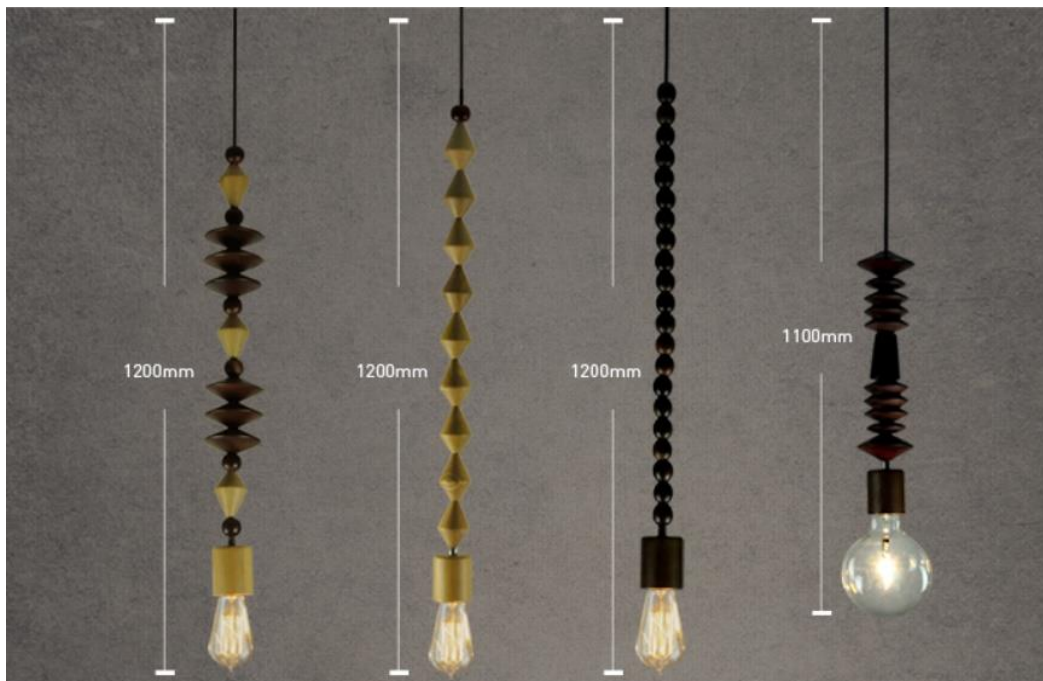

Strings of Beads

Specification Sheet	
Name of Lamp:	Strings of Beads
Model No:	BRL200093
Material:	Wood
Dimemnsion:	Dia 60mm X 1200mm
Colour:	Matt Black & Dark Wood
Bulb:	LED E27 3000K
Watts:	4 watts
Voltage:	220V -240V
All Right Reserved by Brilliance Lighting P.L. (Singapore)	