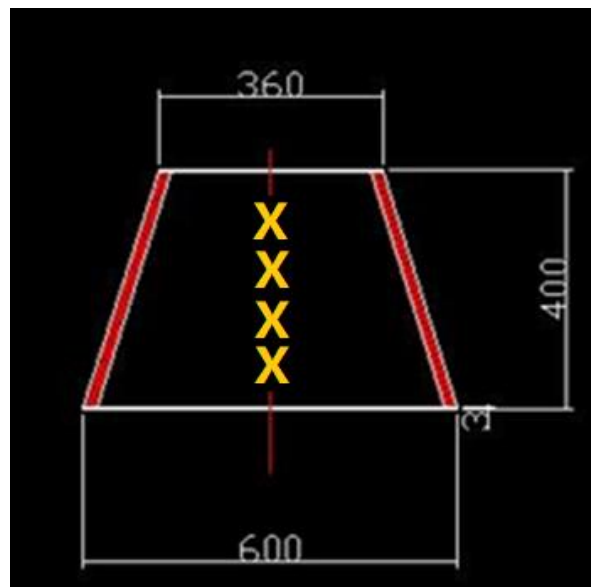

Valvet Lamp

Specification Sheet	
Name of Lamp:	Valvet Lamp
Model No:	BRL200085
Material:	Steel / Velvet
Dimemnsion:	Diameter 420mm X 230mm
Dimemnsion:	Diameter 600mm X 400mm
Colour:	Grey with Orange X stiches
Colour:	Grey with Red X stiches
Colour:	Grey with Yellow X stiches
Bulb:	LED E27 3000K
Watts:	8 watts
Voltage:	220V -240V
All Right Reserved by Brilliance Lighting P.L. (Singapore)	