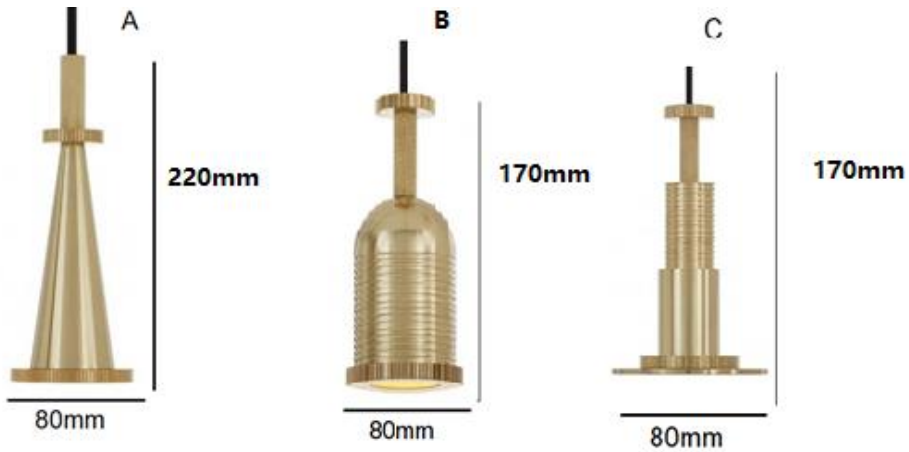

Bolt & Nut

Specification Sheet	
Name of Lamp:	Bolt & Nut
Model No:	BRL200077
Material:	Brass
Dimension A:	Dia 80mm X 220mm
Dimension B:	Dia 80mm X 170mm
Dimension C:	Dia 80mm X 170mm
Colour:	Brass
Bulb:	LED G9 3000K Warm White
Watts:	4 watts
Voltage:	220V -240V
All Right Reserved by Brilliance Lighting Pte. Ltd. (Singapore)	