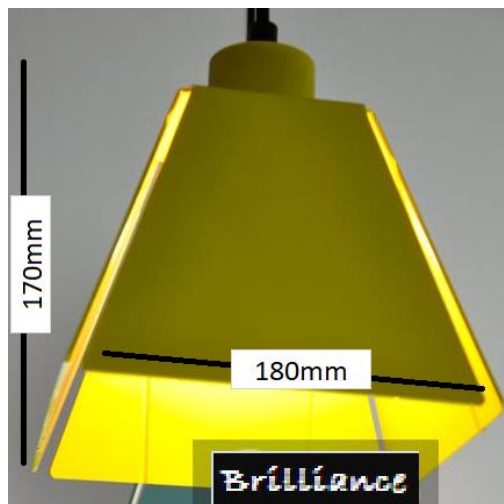

# Squarely

Specification Sheet	
Name of Lamp:	Squarely
Model No:	BRL200075
Material:	Steel
Dimension:	180mm X 180mm X 170mm
Colour:	Black / White / Blue
Colour:	Yellow / Green / Red
Bulb:	LED E27
Watts:	4 watts
Voltage:	220V -240V
All Right Reserved by Brilliance Lighting P.L. (Singapore)	