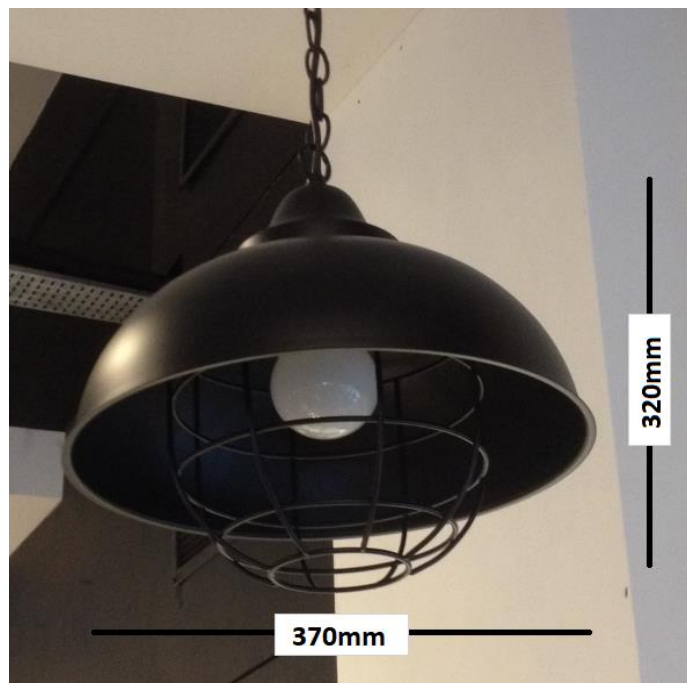

Mille Mesh Pendant

Specification Sheet	
Name of Lamp:	Mille Mesh Pendant
Model No:	BRL200073
Material:	Steel
Dimemision:	Diameter 370mm X 320mm
Colour:	Matt Black
Bulb:	LED E27
Watts:	6 watts
Voltage:	220V -240V
All Right Reserved by Brilliance Lighting P.L. (Singapore)	