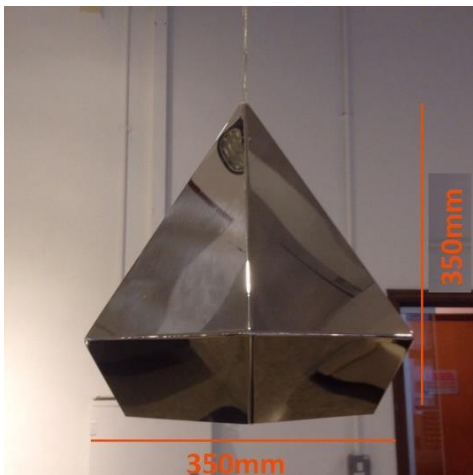

Tapered

Specification Sheet	
Name of Lamp:	Tapered
Model No:	BRL200064
Material:	Steel
Dimemnsion:	Diameter 350mm X 350mm
Colour:	Purple bronze
Colour:	Black
Colour:	Chrome
Bulb:	LED E27
Watts:	6 watts
Voltage:	220V -240V
All Right Reserved by Brilliance Lighting P.L. (Singapore)	