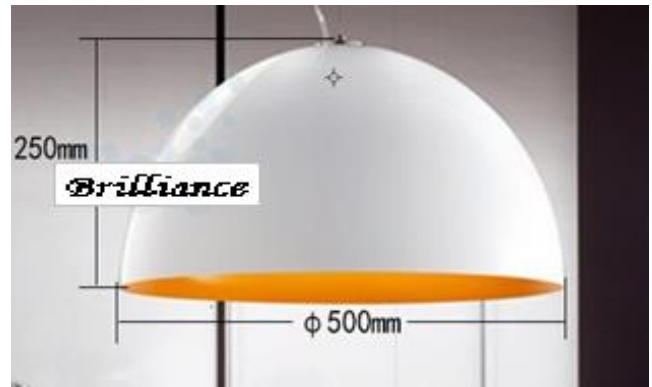

# BRL200062 Feel

Specification Sheet	
Name of Lamp:	BRL200062 Feel
Model No:	BRL200062
Material:	Aluminium
Dimension:	Diameter 500mm X 250mm
Colour:	Matt Black
Colour:	Matt White
Colour:	Brass / Chrome
Inner Colour:	Golden Leaf inside
Bulb:	LED E27
Watts:	6 watts
Voltage:	220V -240V
All Right Reserved by Brilliance Lighting P.L. (Singapore)	