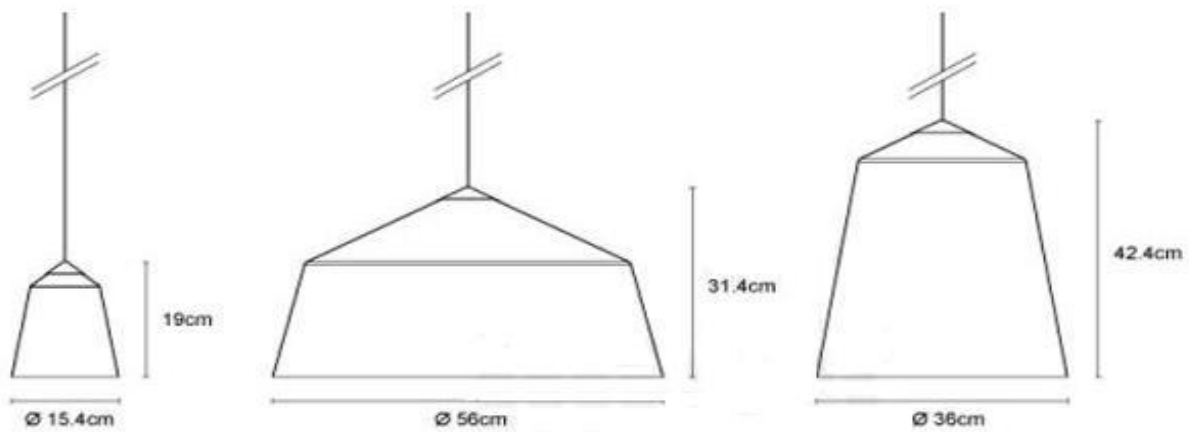

# Capello

Specification Sheet	
Name of Lamp:	Capello
Model No:	BRL200061
Material:	Aluminium
Dimemnsion:	Diameter 160mm X 190mm
	Diameter 360mm X 425mm
	Diameter 560mm X 315mm
Colour:	Matt Black
Colour:	Matt White
Bulb:	LED E27
Watts:	6 watts
Voltage:	220V -240V
All Right Reserved by Brilliance Lighting P.L. (Singapore)	