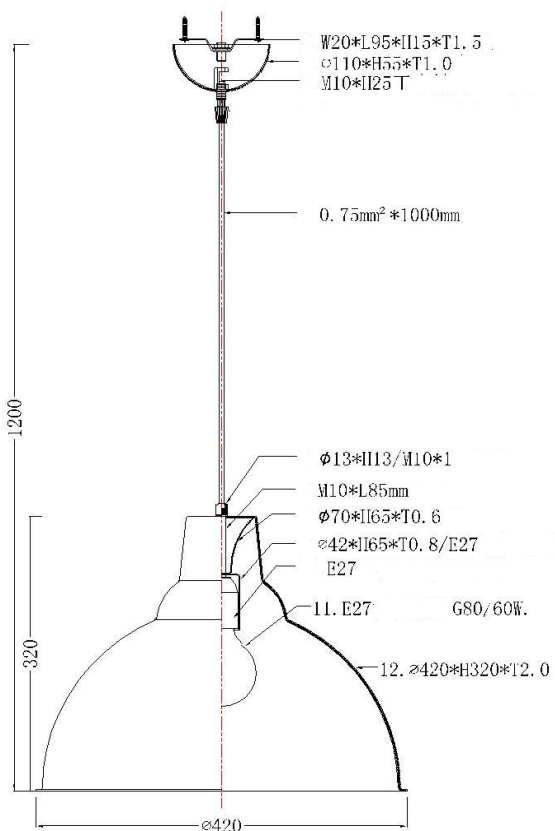

Amino

Specification Sheet	
Name of Lamp:	Amino
Model No:	BRL200054
Material:	Aluminium
Dimension:	Diameter 420mm X 280mm
Colour:	White / Black / Grey / Green
Colour:	Orange / Yellow / Red / Blue
Bulb:	LED E27
Watts:	6 watts
Voltage:	220V -240V
All Right Reserved by Brilliance Lighting P.L. (Singapore)	