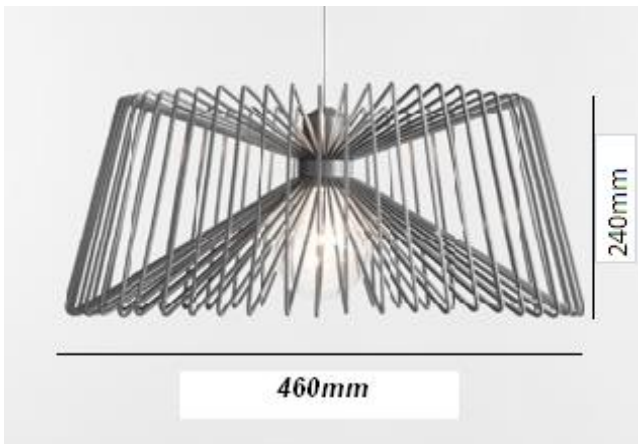

# Nest

Specification Sheet	
Name of Lamp:	Nest
Model No:	BRL200049
Material:	Steel
Dimension:	Diameter 460mm X 240mm
Colour:	Matt Black / Matt White
Bulb:	LED E27 G80
Watts:	6 watts
Voltage:	220V -240V
All Right Reserved by Brilliance Lighting P.L. (Singapore)	