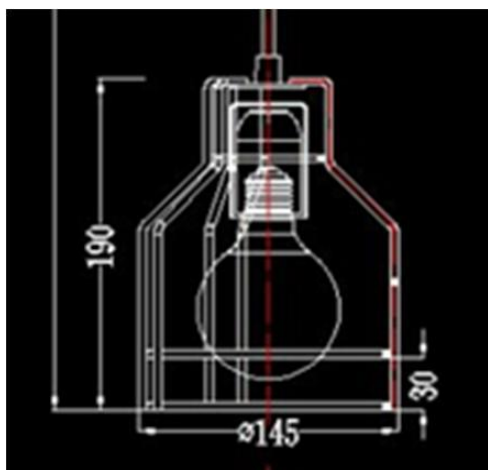

# Avential

| Specification Sheet  |                        |
|--|------------------------|
| Name of Lamp:  | Avential               |
| Model No:  | BRL200047              |
| Material:  | Steel                  |
| Dimention:   | Diameter 145mm X 190mm |
| Colour:  | White/ Black           |
| Colour:  | Blue / Yellow / Red    |
| Bulb:  | LED E27                |
| Watts:   | 6watts                 |
| Voltage:   | 220V -240V             |
| All Right Reserved by Brilliance Lighting P.L. (Singapore) |                        |