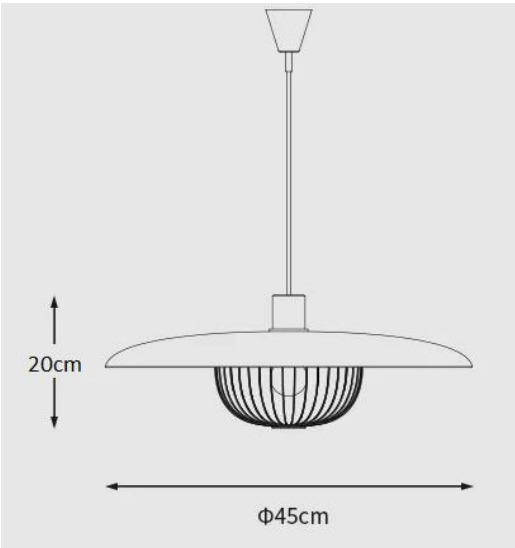

Constant Hat

| Specification Sheet | |
|------------------------------------------------------------|---------------------------|
| Name of Lamp: | Constant Hat |
| Model No: | BRL200046 |
| Material: | Steel / Glass |
| Dimension: | Diameter 450mm X 200mm |
| Colour: | Dark Brown / Plated Brass |
| Colour: | Matt Black / Plated Brass |
| Bulb: | LED E27 |
| Watts: | 4 watts |
| Voltage: | 220V -240V |
| All Right Reserved by Brilliance Lighting P.L. (Singapore) | |