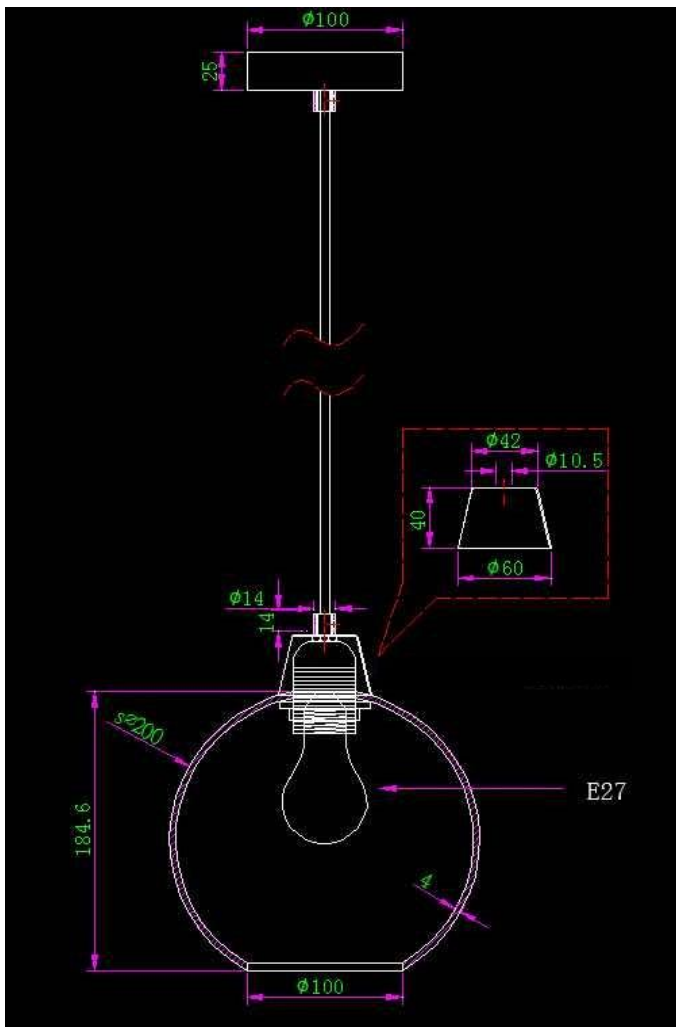

# Frosty Glass Ball

Specification Sheet	
Name of Lamp:	Frosty Glass Ball
Model No:	BRL200042
Material:	Glass
Dimemnsion:	Diameter 200mm
	Diameter 250mm
	Diameter 300mm
Colour:	Frosted White
Bulb:	LED E27
Watts:	4 watts
Voltage:	220V -240V
All Right Reserved by Brilliance Lighting P.L. (Singapore)	