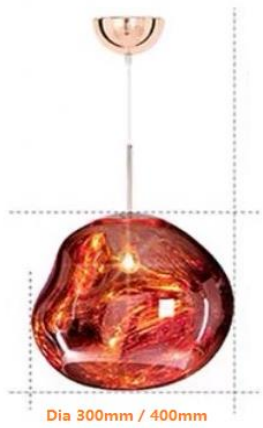

Melting

Specification Sheet	
Name of Lamp:	Melting
Model No:	BRL200040
Material:	Steel / Acrylic
Dimemnsion:	Diameter 300mm
	Diameter 400mm
Colour:	Plated Bronze
Colour:	Plated Chrome
Bulb:	LED E27
Watts:	4 watts
Voltage:	220V -240V
All Right Reserved by Brilliance Lighting P.L. (Singapore)	