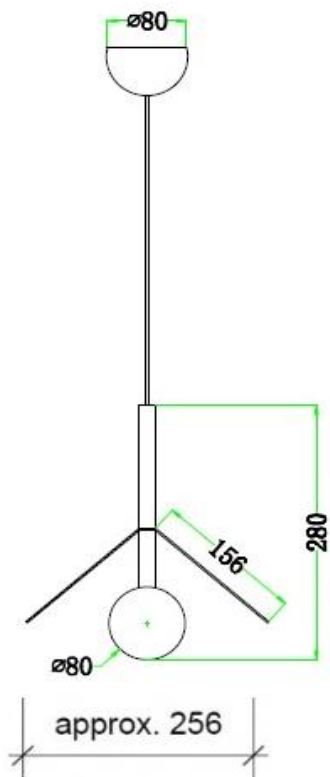

Fly Pendant Light

Specification Sheet	
Name of Lamp:	Fly Pendant Light
Model No:	BRL200032
Material:	Steel / Frosted glass
Dimemnsion:	Diameter 260mm X 280mm
Colour:	Plated Brass / Matt Black / White
Bulb:	LED G9
Watts:	3 watts
Voltage:	220V -240V
All Right Reserved by Brilliance Lighting P.L. (Singapore)	