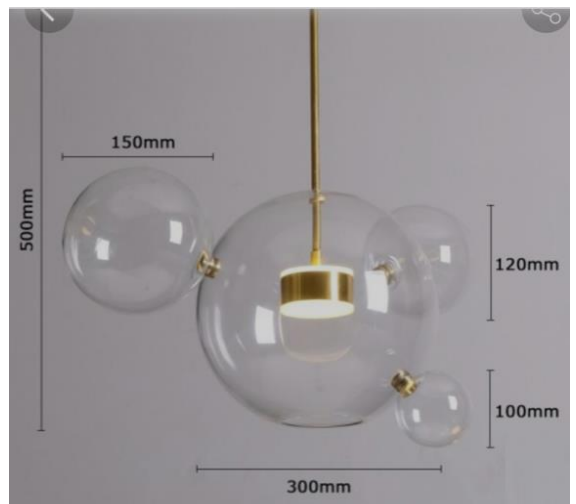

Bubbles

Specification Sheet	
Name of Lamp:	Bubbles
Model No:	BRL200029
Material:	Steel / Glass
Dimemnsion:	Dia 460mm X 690mm Dia 480mm X 690mm
Colour:	Plated Brass / Clear Globes balls
Bulb:	LED
Watts:	6 watts
Voltage:	220V -240V
All Right Reserved by Brilliance Lighting P.L. (Singapore)	