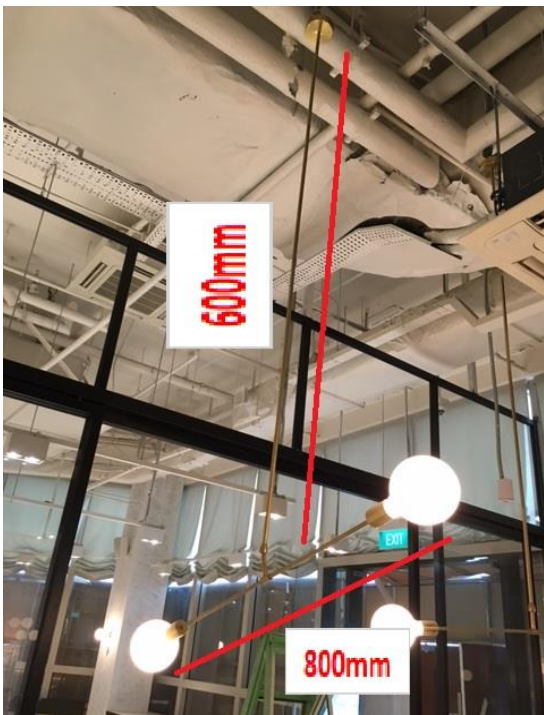

Balance

Specification Sheet	
Name of Lamp:	Balance
Model No:	BRL200028
Material:	Steel
Dimemnsion:	Diameter 800mm X 600mm
Colour:	Brass
Bulb:	LED E27 G125
Watts:	6 watts
Voltage:	220V -240V
All Right Reserved by Brilliance Lighting P.L. (Singapore)	