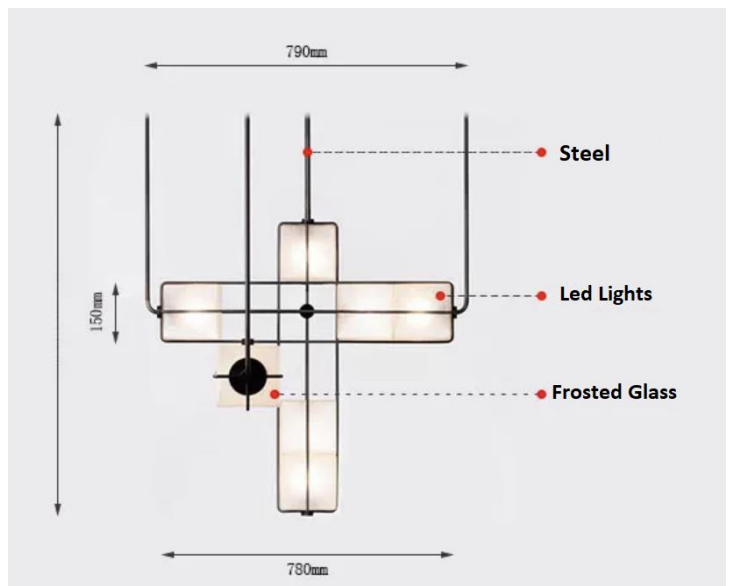

Frame Cubic Lamp

Specification Sheet	
Name of Lamp:	Frame Cubic Lamp
Model No:	BRL200026
Material:	Steel / Frosted Glass
Dimemnsion:	790mmL X 150mmW X 140mmH
Colour:	Matt Black
Colour:	Brass
Bulb:	LED E14
Watts:	4 watts
Voltage:	220V -240V
All Right Reserved by Brilliance Lighting P.L. (Singapore)	