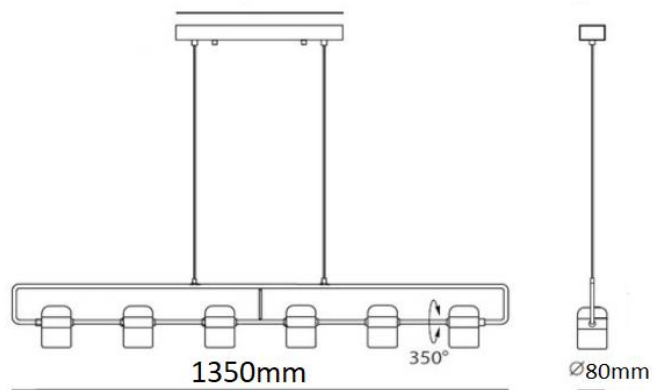

Flamingo Linear Light

Specification Sheet	
Name of Lamp:	Flamingo Linear Light
Model No:	BRL200023
Material:	Steel / Acrylic
Dimemnsion:	1350mm X 180mm
Colour:	Plated Rose Gold / Matt Black
Bulb:	LED MR16
Watts:	4 watts
Voltage:	220V -240V
All Right Reserved by Brilliance Lighting P.L. (Singapore)	