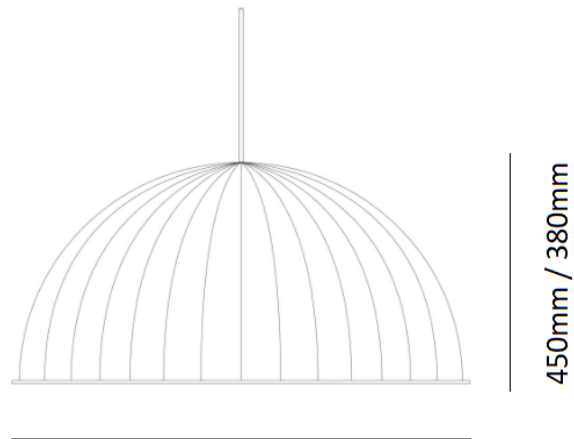

# Bulge Lamp

Dia 750mm / 650mm

Specification Sheet	
Name of Lamp:	Bulge Lamp
Model No:	BRL200002
Material:	Fiber / Felt
Dimention:	Diameter 600mm X 380mm
	Diameter 750mm X 450mm
Colour:	White / Black / Grey
Bulb:	LED E27
Watts:	8 watts
Voltage:	220V -240V
All Right Reserved by Brilliance Lighting P.L. (Singapore)	