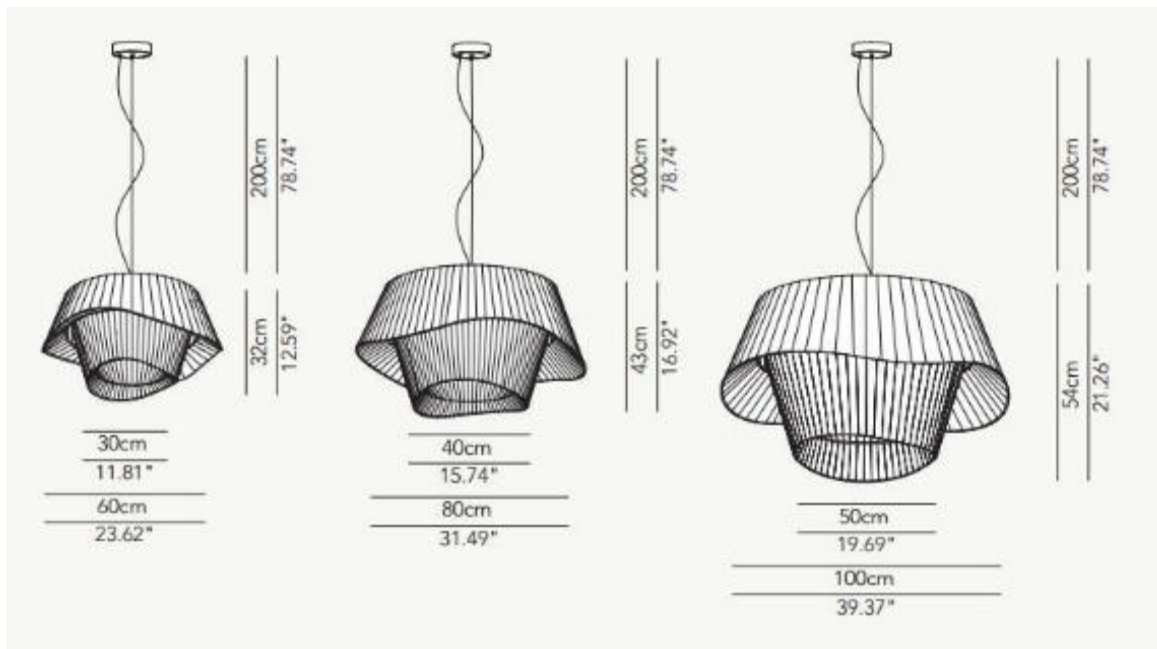

Shiwa Cotton Lamp

Specification Sheet	
Name of Lamp:	Shiwa Cotton Lamp
Model No:	BRL200001
Material:	Steel / Cotton
Dimemnsion:	Diameter 600mm X 320mm
	Diameter 800mm X 430mm
	Diameter 1000mm X 540mm
Colour:	White / Black / Grey / Green
Colour:	Orange / Yellow / Red / Blue
Bulb:	LED E27
Watts:	8 watts
Voltage:	220V -240V
All Right Reserved by Brilliance Lighting P.L. (Singapore)	