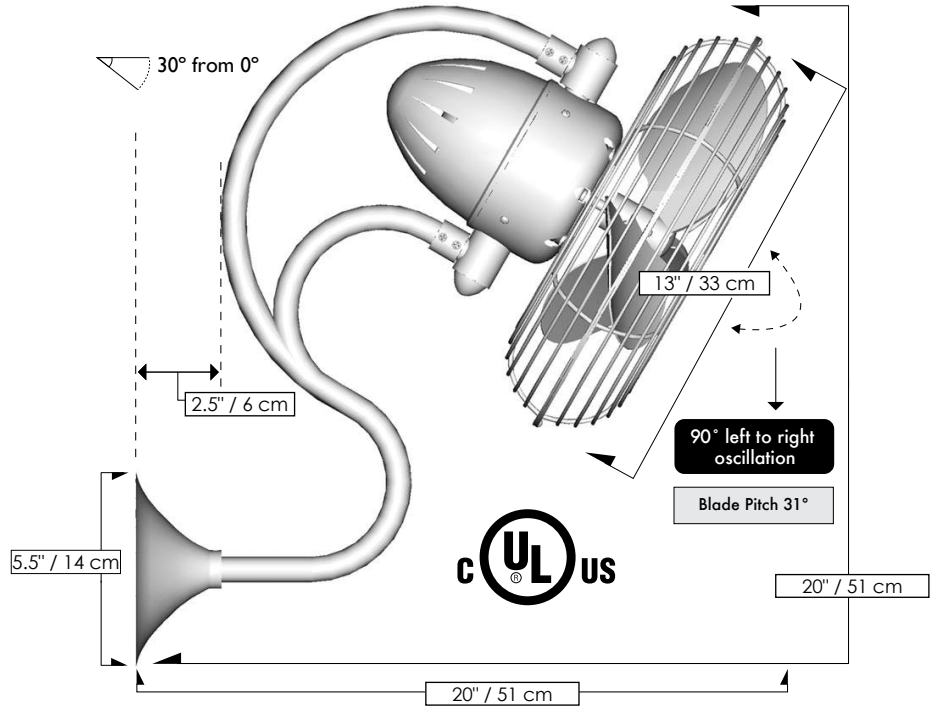

### STANDARD EQUIPMENT

Safety cage

Side-mounted wall junction box

Decora-style,  
3-speed wall  
control in white

### ACCESSORY

3-speed RF  
remote control  
in black

**Note:**

The remote control receiver will not fit behind the wall canopy. A clever electrician will need to hide the receiver in wall or ceiling according to code.

### FAN SPECIFICATIONS

Fan Weight	14 lbs
Voltage	110 or 220
Motor Type	AC
Fan Diameter	13 inches / 33 cm
Fan Height	20 inches / 51 cm
Fan Projection	20 inches / 51 cm
Recommended Mounting Height	Approximately 24 inches / 61 cm from ceiling
Fan Guard	Safety cage
Blade Pitch	31°
Environment	Damp locations for all finishes Neither coastal, saltwater nor chlorine compatible
Ambience	Soothing white noise
Safety Certification	ETL / CETL
Warranty	Limited Lifetime
<b>NEW JAN 21, 2020 DOE MOTOR EFFICIENCY DATA</b>	
RPM (Low / High)	1213 / 1495
CFM (Low / High)	868 / 1303
Watts (High)	47.68
CFM/Watt (High)	27.32