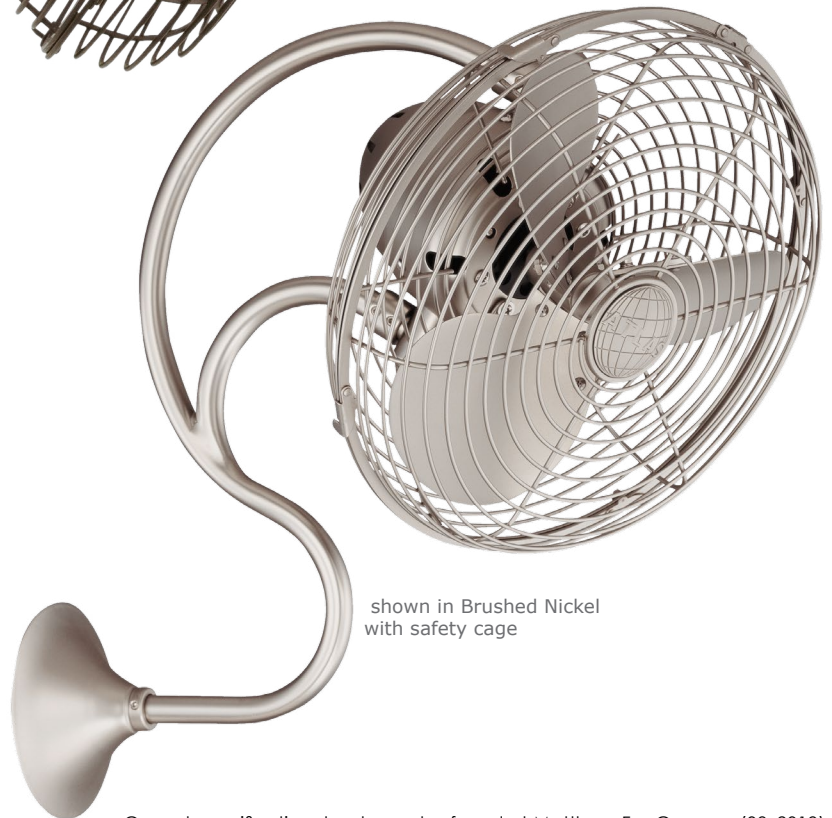

# Melody

Designed in 2008

The oscillating Melody, 3-speed wall-mounted fan, designed in the Art Nouveau style with a grand, arching gooseneck, provides maximum multi-directional airflow with its 90° left to right sweep. Melody can be mounted in small, awkward spaces or in front of HVAC ducts to improve the efficiency of the heating, ventilation or air conditioning of any space. Constructed of cast aluminum and heavy stamped steel, the Melody carries a limited lifetime warranty.

shown in Textured Bronze  
with safety cage

shown in Brushed Nickel  
with safety cage

### SKU NAMING CONVENTION

SKU#	<b>ME-XX</b> (Model+Finish)
Finishes	Brushed Nickel - <b>BN</b> Textured Bronze - <b>TB</b>

### STANDARD EQUIPMENT

Safety cage

Side-mounted wall junction box

Decora-style,  
3-speed wall  
control in white